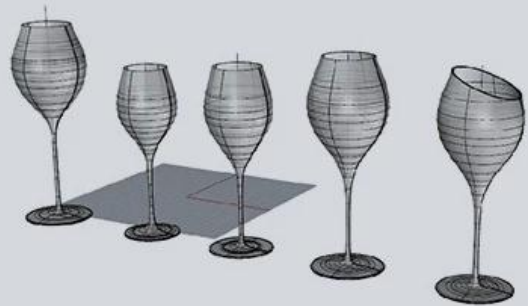

10 Özelleştirme Altın Çerçevesi Şarap Kadehi

3 STRATEGIES FOR CUSTOM HIGH-END WINE CUPS

CUSTOMIZATION

Can meet a variety of complex processes

The factory has passed the Disney audit and WCA social responsibility certification, and has been recognized by European and American customers.

NO. 1 SIZE CUSTOMIZATION

NO. 2 CUP TYPE CUSTOMIZATION

NO. 3 PROCESS CUSTOMIZATION

Decal Printing
Electroplating
Etching
Hand painting

Spraying
Sandblasting
Frosted
Gold Rim

[For all customers' designs, a confidentiality agreement will be signed]