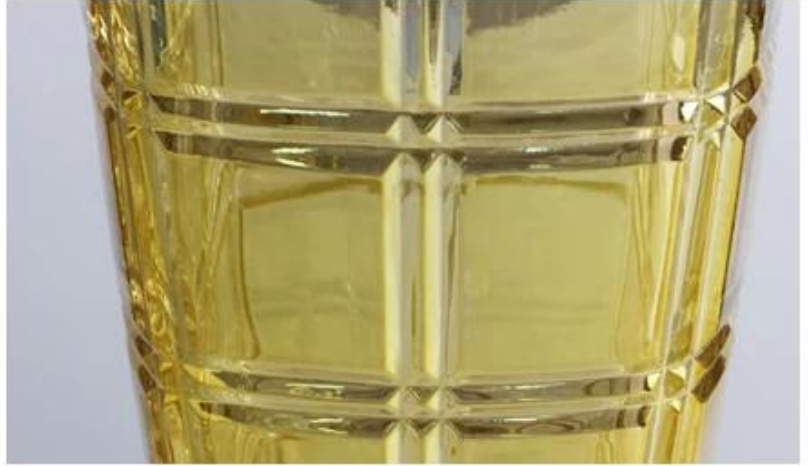

COLORFUL FASHION LIFE

Continental vases Decoration

The fruit are clear and transparent Fashion home art taste
You deserve to have.

Rim

Check

Base

Product parameter

Lead-free glass material Home Furnishing health safety is a good habit of life.

Lead-free glass material, better for drinking health safety is a good choice for you.
Smooth disk body beautiful pattern let you fondle admiringly

Name:plating vase

Material:lead free

Shape:check

Size: as picture

Usage: Table,KTV,Kitchen,Living room

8cm

Rose gold

Amber

Smoke grey

Colorful

Product details

Lead-free glass material Home Furnishing health safety is a good helper of life.
Smooth disk body beautiful pattern let you fondle admiringly

Mouth

2

Outer side

3

Base

Какие приложения гальванических стекла вазы для цветов?

- Отели
- Вечеринка
- прием гостей после бракосочетания
- признание в любви
- день рождения
- Начать бизнес
- Отмечают
- Главная