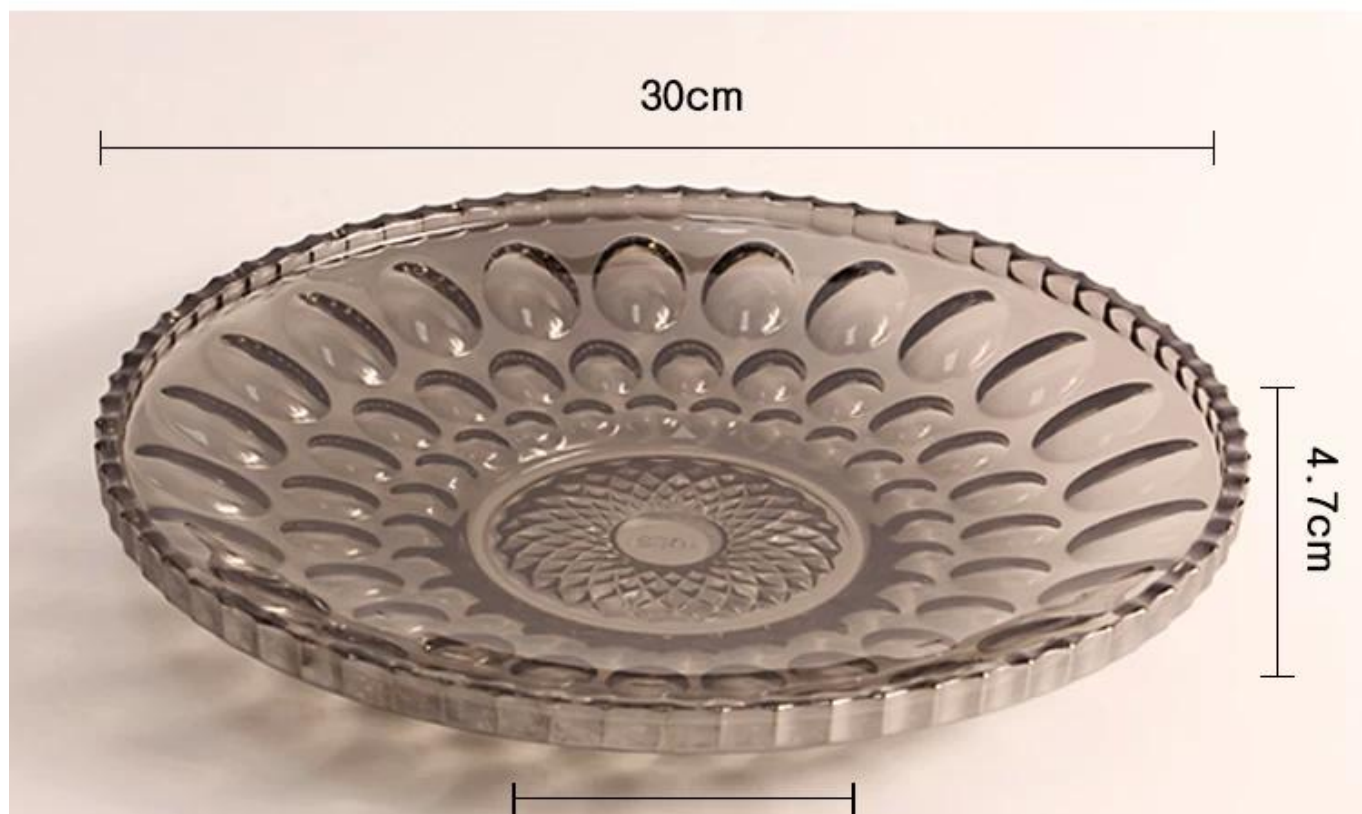

Product parameter

Lead-free glass material Home Furnishing health safety is a good helper of life.

Smooth disk body beautiful pattern let you fondle admiringly

Name: glass oval plate

Material: lead free glass

Shape: oval

Size: see below picture

Usage: bar, hotel, KTV, home etc.

10.5cm

Product details

Lead-free glass material Home Furnishing health safety is a good helper of life.
Smooth disk body beautiful pattern let you fondle admiringly