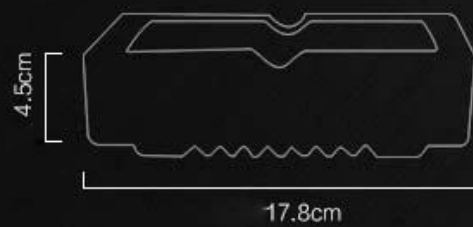

Хрустальное стекло пепельницы фото

W: 1.1kg

W: 1.33kg

Наши сертификаты

Sedex Members Ethical Trade Audit (SMETA) Report

Version 5.0 Dec 2014, 2/4 Pillar Audit; replaces version 4.0 May 2012

Business Name	Vendor LLC Shenzhen Representative office
Site Country	China
Site Name	Wahar Working Craft & Art Co., Ltd.
Parent Company name (if the site)	Not applicable
SMETA Audit Type	<input checked="" type="checkbox"/> 2-Pillar <input type="checkbox"/> 4-Pillar
Date of Audit	17 October 2014