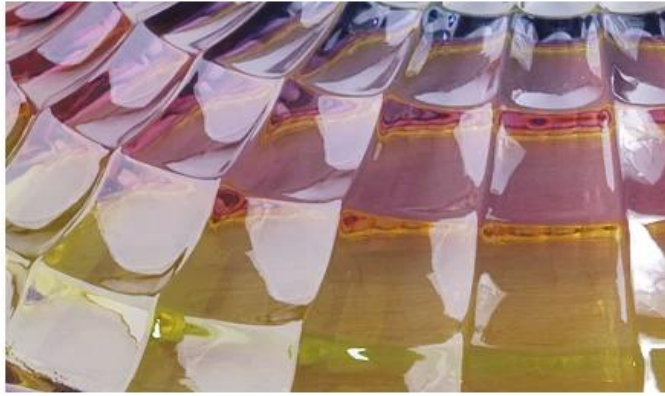

## Product details

Lead-free glass material Home Furnishing health safety is a good helper of life.  
Smooth disk body beautiful pattern let you fondle admiringly

1

Top Design

2

Surface Design

---

3