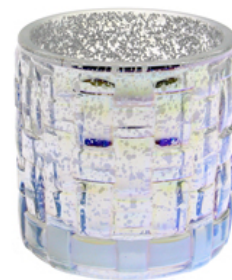

## TECHNOLOGICAL PROCESS

Golden Plated Glass  
Candle Holder

Glass Candle Jar

Hollow Golden Plated  
Glass Candle Holder

Glass Candle Holder with  
Hollow Plated and Colorful

Mosaic Glass Candle Holder

Black Frosted Glass  
Candle Holder