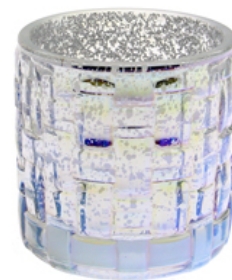

Best Seller

Преимущества завода

TECHNOLOGICAL PROCESS

Golden Plated Glass
Candle Holder

Glass Candle Jar

Hollow Golden Plated
Glass Candle Holder

Glass Candle Holder with
Hollow Plated and Colorful

Mosaic Glass Candle Holder