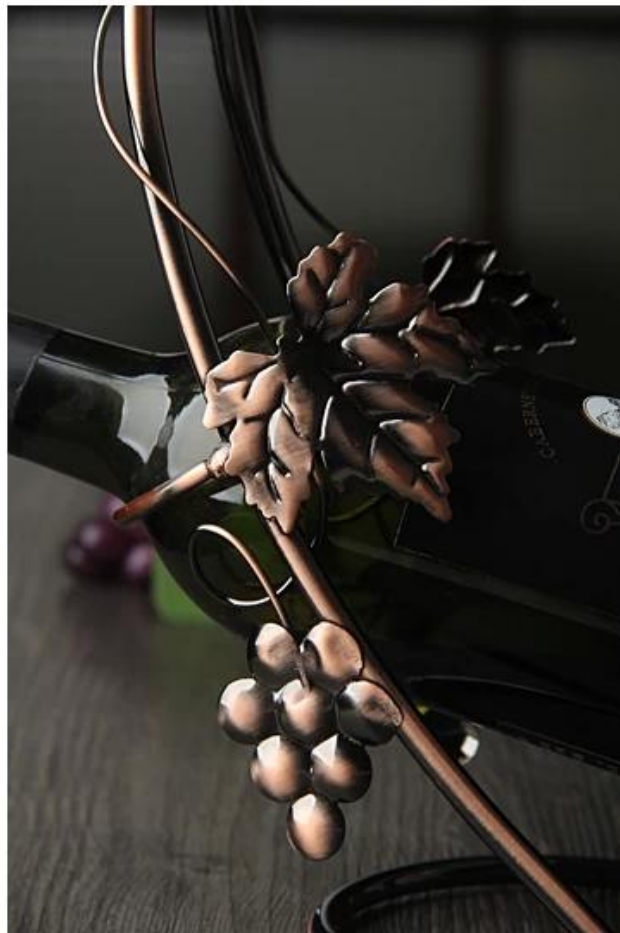

Capacity 580ml