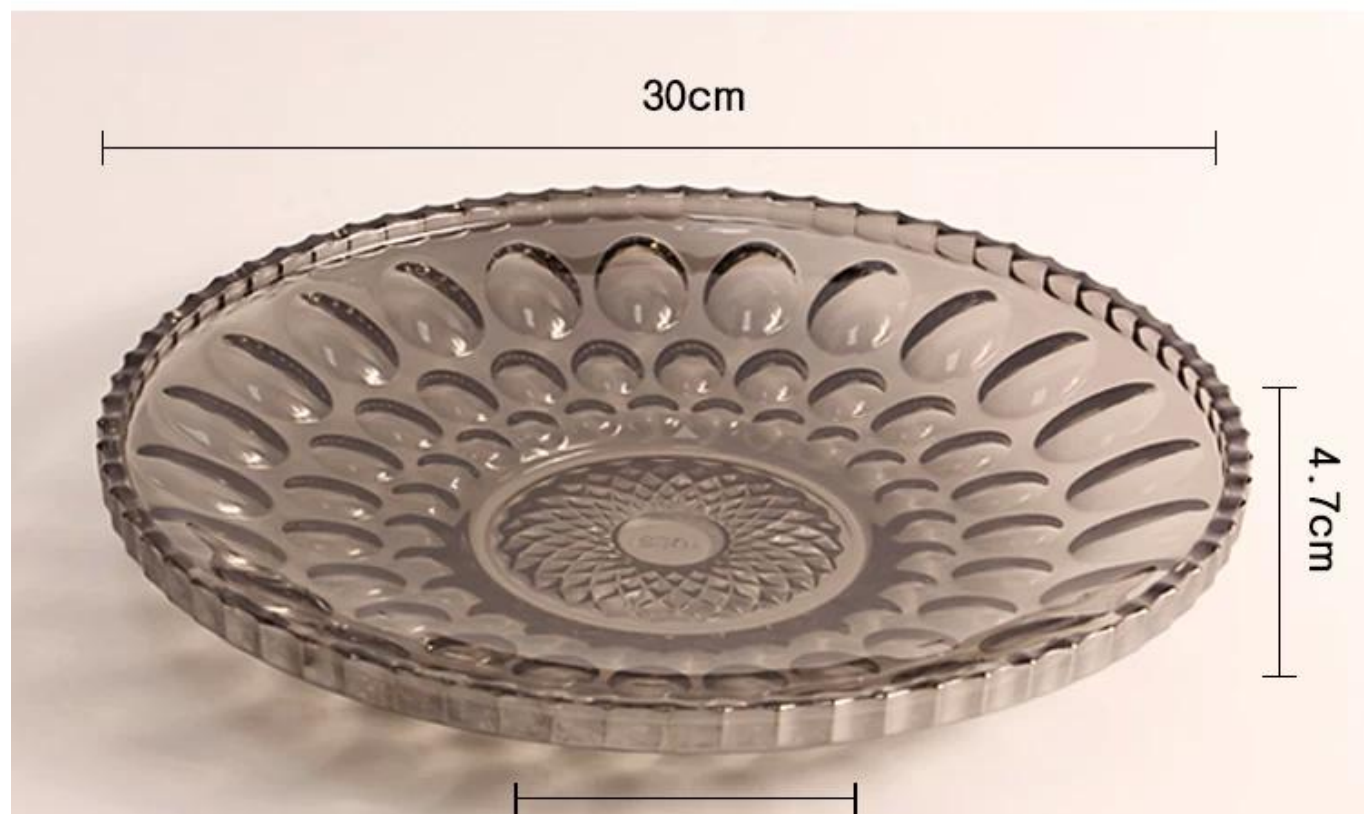

# Product parameter

Lead-free glass material Home Furnishing health safety is a good helper of life.

Smooth disk body beautiful pattern let you fondle admiringly

Name: glass oval plate

Material: lead free glass

Shape: oval

Size: see below picture

Usage: bar, hotel, KTV, home etc.

10.5cm