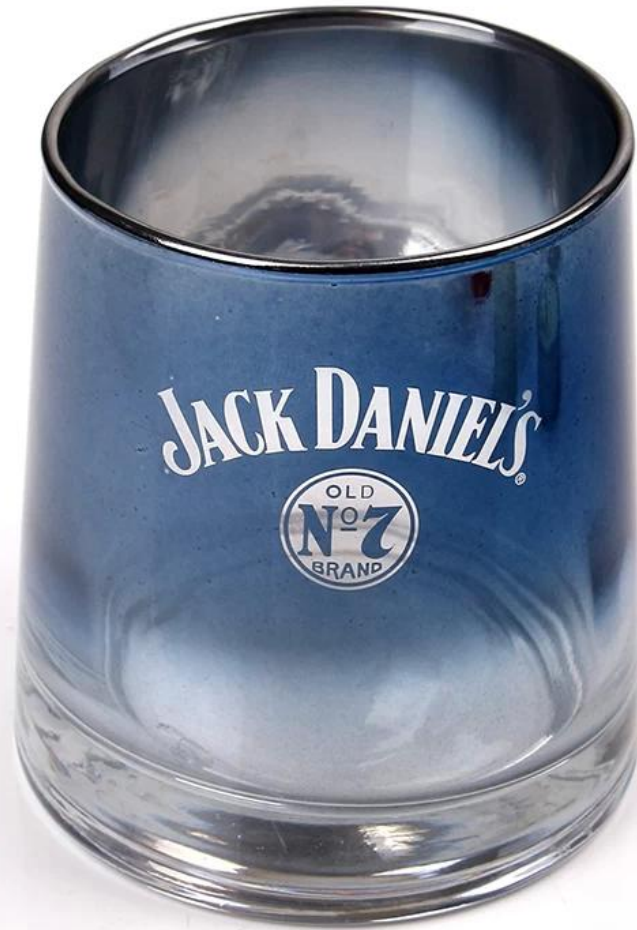

1.Glass candle holder and Jar	3.Glass lamp /Bell jar	5.Bottle,Container	7.Candle jar with lid
2.Mosaic candle holder/Shade	4.Vase	6.Perfume bottle	8.OEM candle jar

- 1.Model Number: RXCH1803131
- 2.Type: OEM ODM Spray Painting Smoke Glass Candle Hurricane
- 3.Use: Home Decor,Party,Bar

4.Crafts: Spray Painting and Electroplating

6.Brand Name: RuixinGlass

7.Size: Customer size

Congratulations you found us a professional factory about products and service advantage :	
Size & design	1. We have 0.5cm-100cm different size and shape for you winner market. 2 .Follow your design Mould Customized or our hot deisgn recommend to you. 3. HS Code reference for you control everything:940550000 or 7013100000 4. Mix size and design in one batch
Color (Mix Color)	We accept Mix color in batch,Provide pantone NO.to us or we have pantone NO. for you selection
MOQ (samll Qty)	50-200-500-1000-2000-3000-5000-10000-20000 pcs depend different size,item,design and process. MIN and SMALL quantity accept
Factory Lowest price	We are factory, Ensure lowest price and good quality and best service for you, We best service 7*24 hour online,happy meet in our factory.
Fast Delivery time	Samples: colored and mercury and laser engraved process and stock or off the shelf samples sent out for you is only within 1 days Other processing sample time:2-10days, Mass goods time:25-40days, biggest order depend quantity.