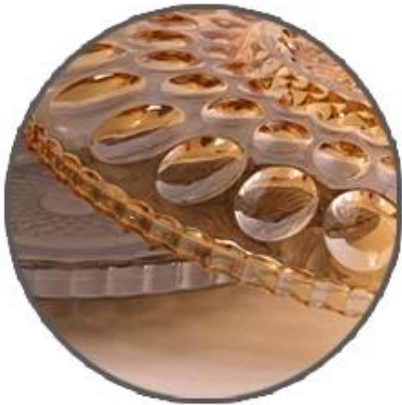

New product electroplated glass, electroplating process pating oval point glass and fruit plate

What are the features of electroplated glass plate ?

What are the functions of electroplated glass plate?

- 1) Machine blasted /pressed, elegant pattern, widely use in restaurant/hotel/home/party etc.
- 2) Special design and accurate quality control make sure every piece offered is as perfect as possible.
- 3) Logo customized, pattern, size and color etc. could be done according to your drawings. - Decal, Carving, electro plating, sand blasting, paint spraying, etc.
- 4) Packaging : PVC box, Windows box, color box, shrinkage wrap are available to make sure it be sold directly. Standard export packing assure safety shipment.

Size: 30 * 10.5 * 4.7cm

Surface Technology: Electroplating process

Product Could Pass: SGS,FDA,BV and LFGB test

electroplated glass plate photos:

Customize delicate fruit plate for you

The fruit are clear and transparent Fashion home art taste You deserve to have.

Rim design

Beads design

Bottom design

Fashion home art taste You deserve to have

Seven color oval glass plate

gleamy electroplating colors

Amber oval fruit plate

gleamy electroplating colors

Name: glass oval plate

Material: lead free glass

Shape: oval

Size: see below picture

Usage: bar, hotel, KTV, home etc.

10.5cm

Product details

Lead-free glass material Home Furnishing health safety is a good helper of life.
Smooth disk body beautiful pattern let you fondle admiringly