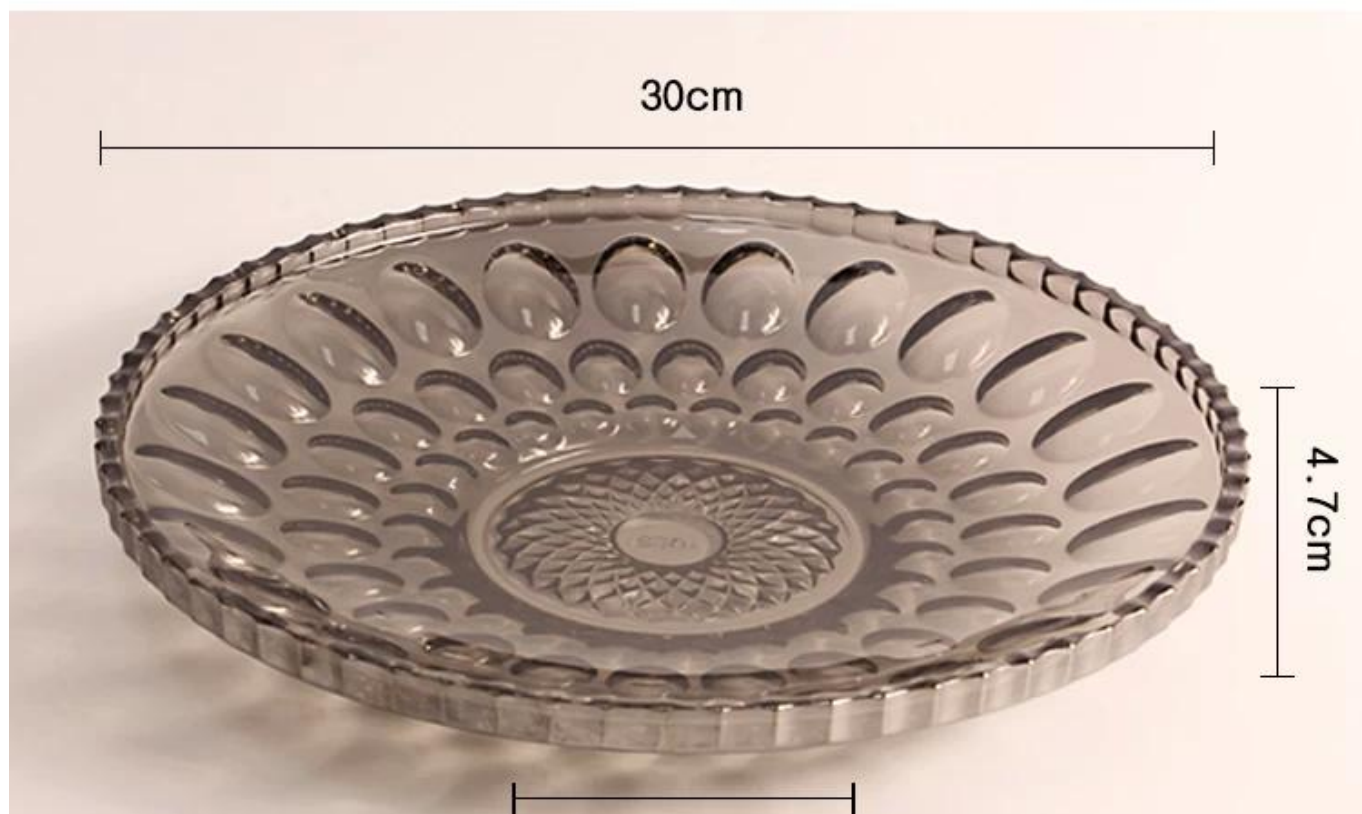

Size: 30 * 10.5 * 4.7cm

Surface Technology: Electroplating process

Product Could Pass: SGS,FDA,BV and LFGB test

electroplated glass plate photos:

Customize delicate fruit plate for you

The fruit are clear and transparent Fashion home art taste You deserve to have.

Rose gold oval plate

gleamy electroplating colors

Smoky gray oval plate

gleamy electroplating colors

Product parameter

Lead-free glass material Home Furnishing health safety is a good helper of life.

Smooth disk body beautiful pattern let you fondle admiringly

Name: glass oval plate

Material: lead free glass

Shape: oval

Size: see below picture

Usage: bar, hotel, KTV, home etc.

10.5cm

Product details

Lead-free glass material Home Furnishing health safety is a good helper of life.
Smooth disk body beautiful pattern let you fondle admiringly