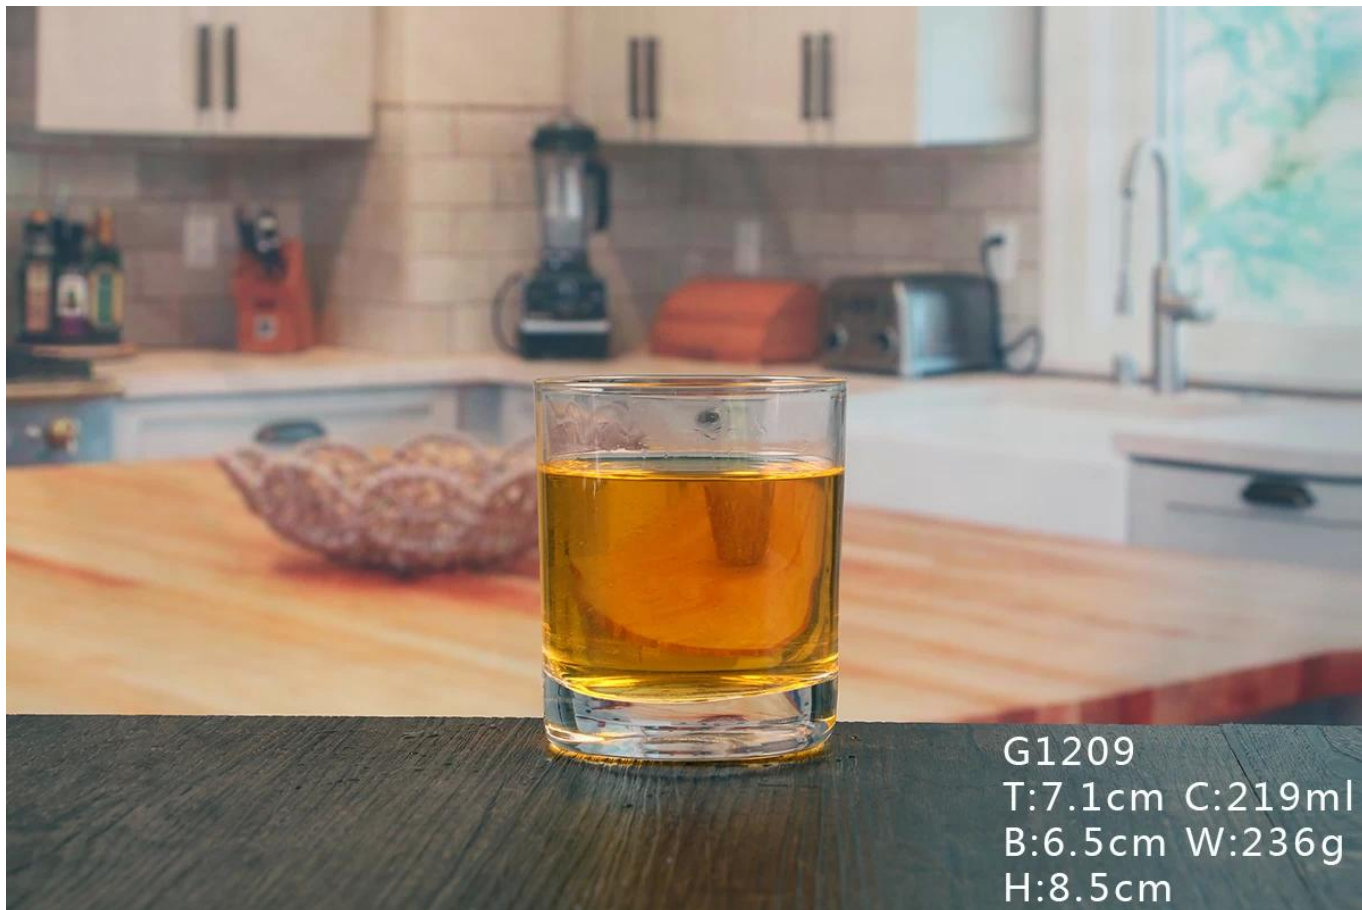

Monogram whiskey glasses

Monogram whiskey glasses photos:

G1209
T:7.1cm C:219ml
B:6.5cm W:236g
H:8.5cm

monogram whiskey glasses

What are the specifications of monogram whiskey glasses?

Name:	Monogram whiskey glasses
Samples time:	1. 5~10 days if at exit shaped and size of glass. 2. 15~20 days if need new shape or size of glass.
Packing:	1. Normal packing, 24 or 36pcs into export carton, Carton with cardboard divider; 2. Paper tray pallet packing; 3. Customized box.
Product capacity:	500,000~1,000,000 pcs per Month
Samples No.:	G1209
Payment terms:	Usually pay by T/T,Western Union,L/C or others according to your requirement.
Transportation:	By sea, by air, by express and your shipping agent is acceptable.
Product features:	1. Food safe grade glass body. It doesn't contain BPA, lead, cadmium or any other harmful things to human body; 2. The material is recyclable because it is totally mineral substance; 3. It is environmental safe.
For your choose:	1. Any color painted, frost, electro plate ,pattern laser carver for the finish; 2. Special package like shrink wrap, color gift box, white gift box etc: 3. Different size and shapes meet your needs.