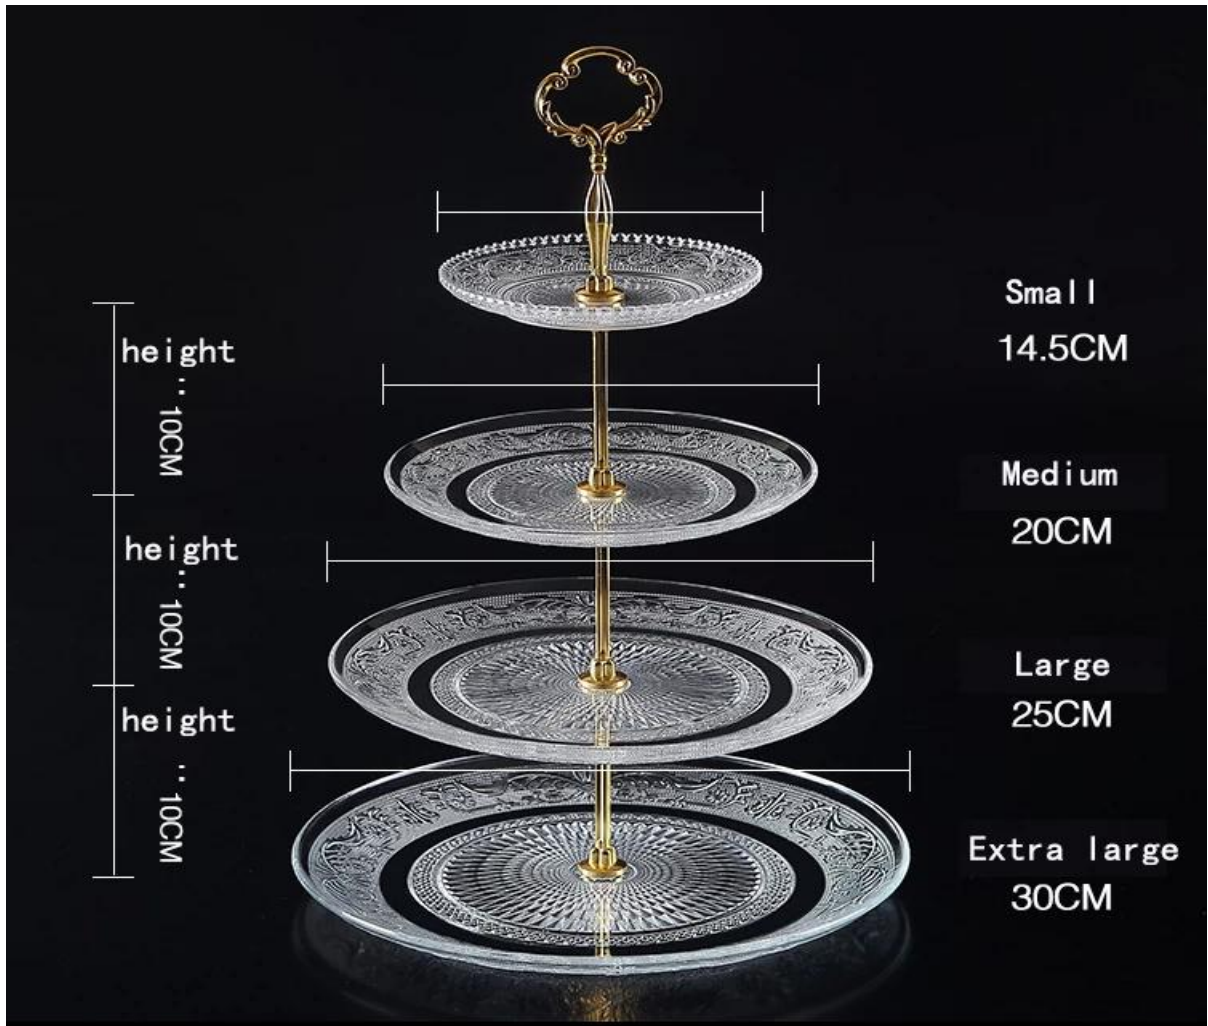

For your choose:	1. Any logo printing on the glass body. 2. Any color painted, frost, electro plate ,pattern laser carver for the finish; 3. Special package like shrink wrap, color gift box, white gift box etc: 4. Open new mould for new glass and some accessories such as wood, plastic or metal as you like; 5. Different size and shapes meet your needs.

three-tier fruit plate photos: