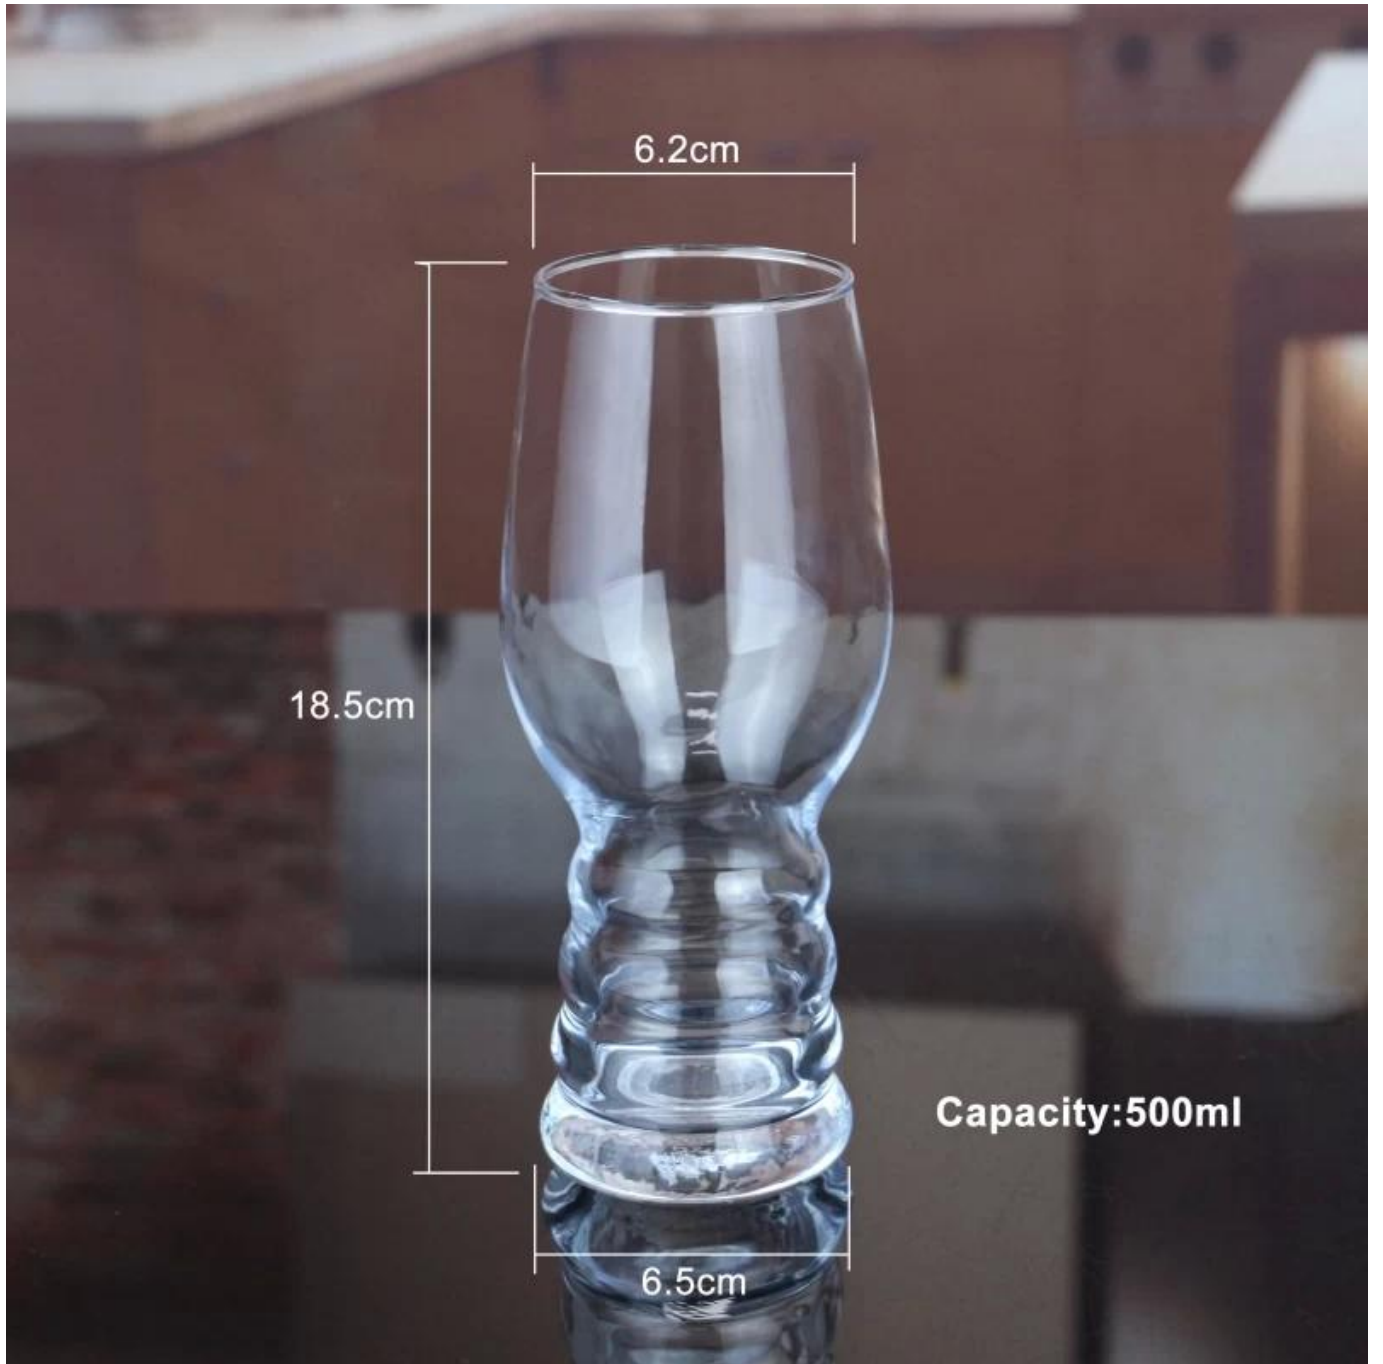

## Pilsner Wheat IPA beer glass photos

5.8cm

16.0cm

Capacity:440ml

6.0cm

8.6cm

13.7cm

Capacity:467ml

6.2cm

6.2cm

18.5cm

**Capacity:500ml**

6.5cm