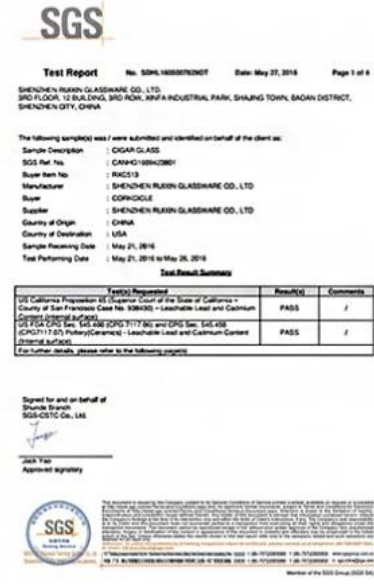

California 65 Report FDA