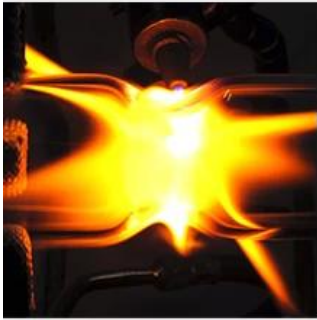

TECHNOLOGICAL PROCESS

瑞鑫玻璃器皿有限公司
瑞鑫玻璃器皿有限公司

瑞鑫玻璃器皿有限公司 2005
瑞鑫玻璃器皿有限公司