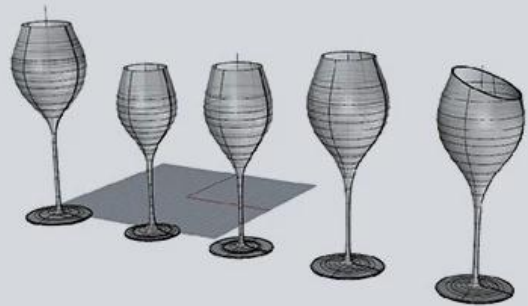

3 STRATEGIES FOR CUSTOM HIGH-END WINE CUPS

CUSTOMIZATION

Can meet a variety of complex processes

The factory has passed the Disney audit and WCA social responsibility certification, and has been recognized by European and American customers.

NO. 1 SIZE CUSTOMIZATION

NO. 2 CUP TYPE CUSTOMIZATION

NO. 3 PROCESS CUSTOMIZATION

Decal Printing
Electroplating
Etching
Hand painting

Spraying
Sandblasting
Frosted
Gold Rim

[For all customers' designs, a confidentiality agreement will be signed]