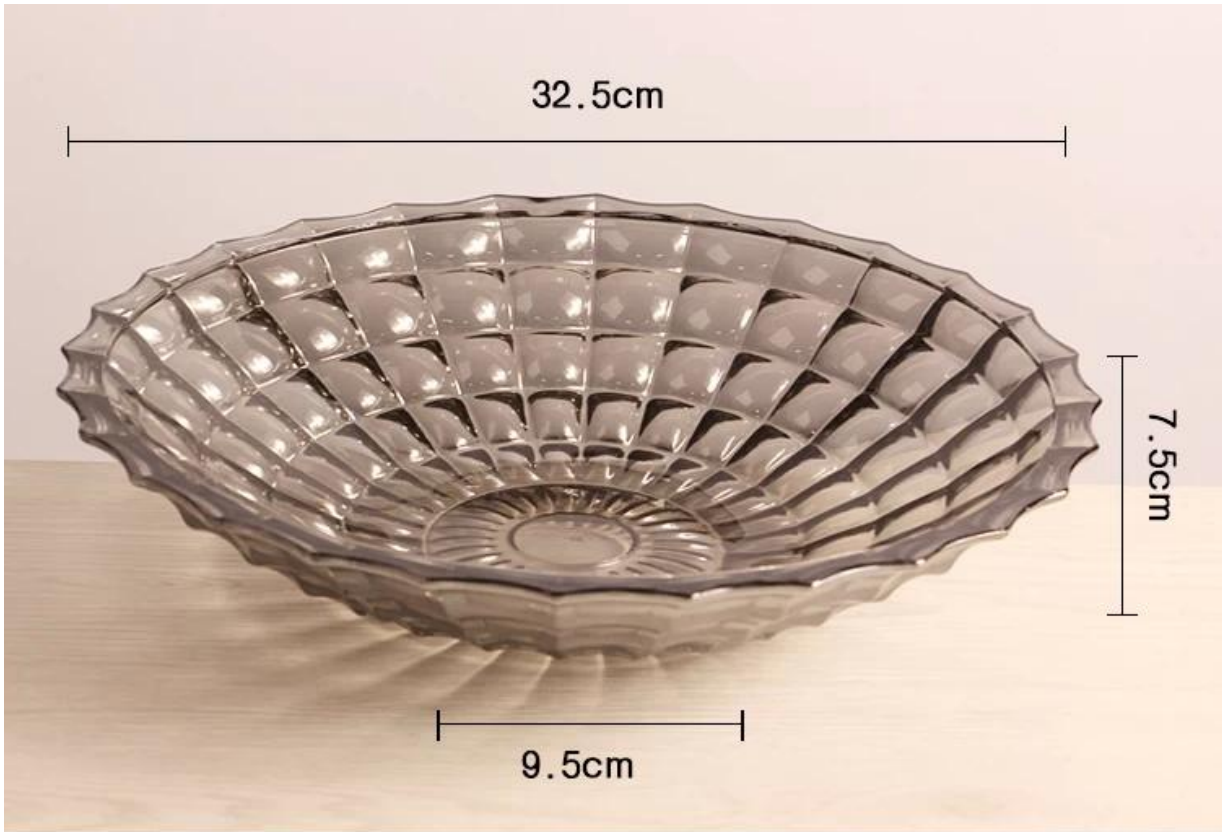

## Product parameter

Lead-free glass material Home Furnishing health safety is a good helper of life.  
Smooth disk body beautiful pattern let you fondle admiringly

Name: Glass fruit bowl      Material: Lead-free glass

Shape: Square lattice      Size: See picture

Application: All kinds of high-end places

---