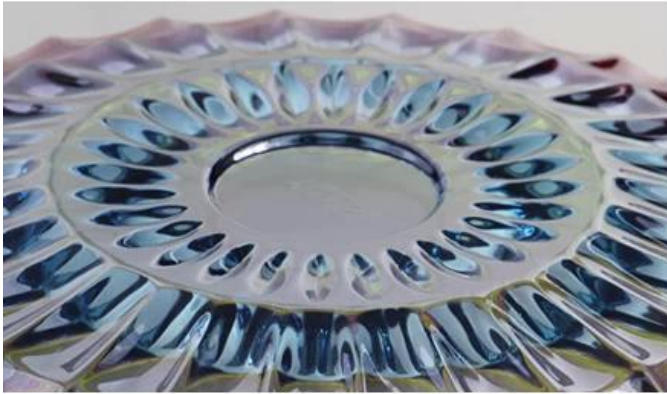

3

Bottom Design