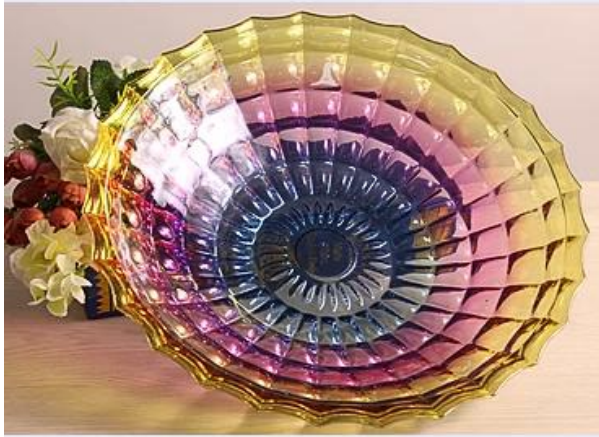

Many Color For Your Choice

Fashion home art taste You deserve to have

Rainbow Color