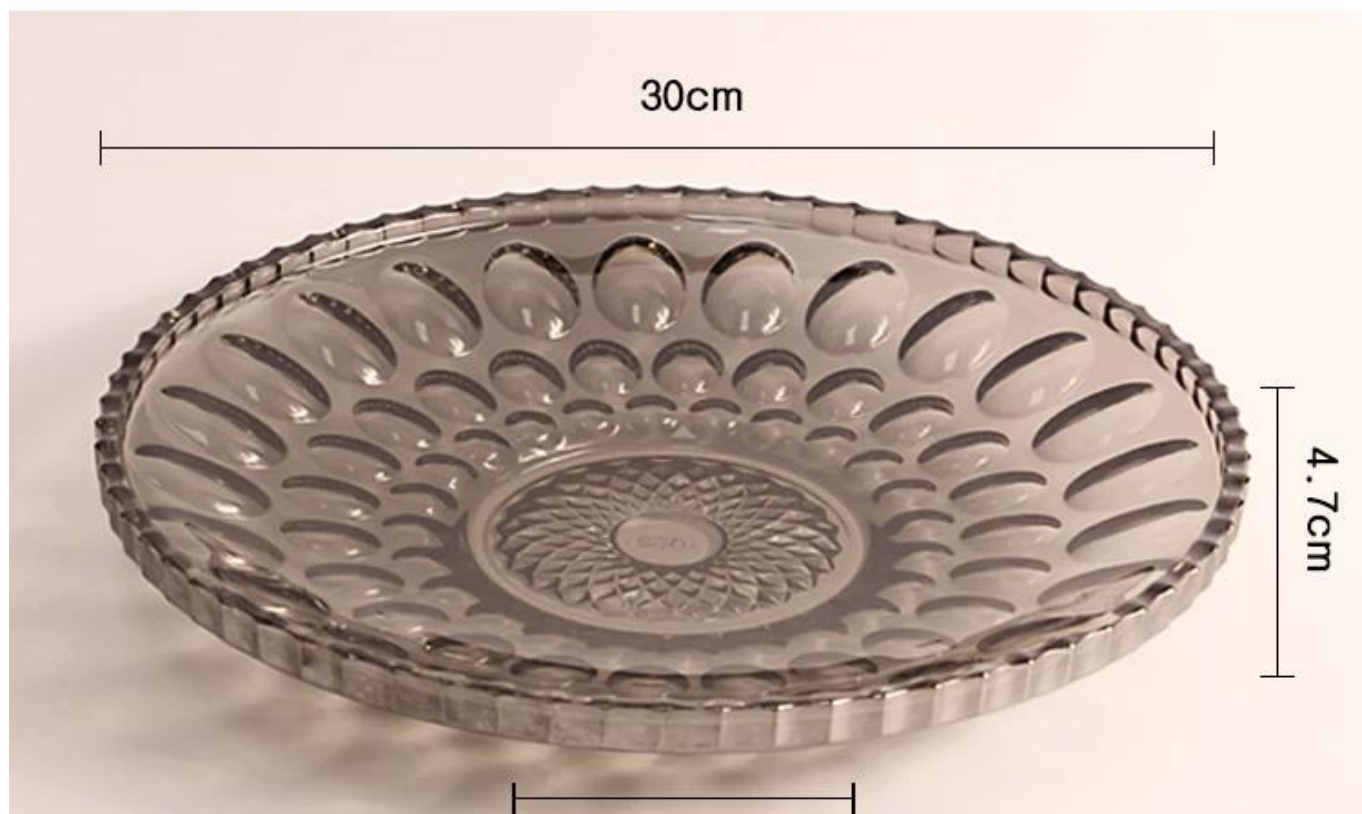

# Product parameter

Lead-free glass material Home Furnishing health safety is a good helper of life.

Smooth disk body beautiful pattern let you fondle admiringly

Name: glass oval plate

Material: lead free glass

Shape: oval

Size: see below picture

Usage: bar, hotel, KTV, home etc.

10.5cm