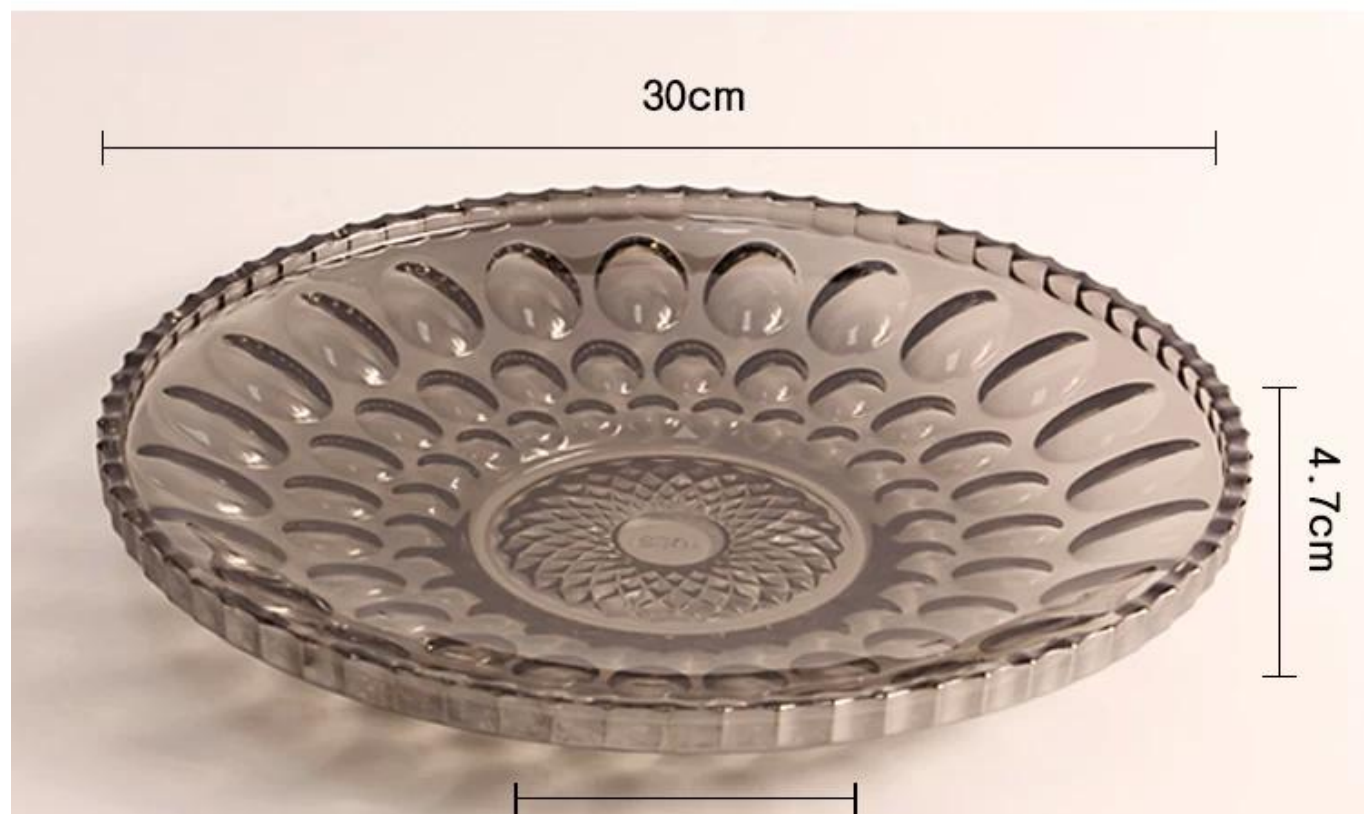

Größe: 30 * 10.5 * 4.7cm

Oberflächentechnik Galvanotechnik Prozess

Produkt könnte Pass: SGS, FDA, BV und LFGB Test

galvaniGlasPlatte Fotos:

Customize delicate fruit plate for you

The fruit are clear and transparent Fashion home art taste You deserve to have.

Rose gold oval plate

gleamy electroplating colors

Smoky gray oval plate

gleamy electroplating colors

Product parameter

Lead-free glass material Home Furnishing health safety is a good helper of life.

Smooth disk body beautiful pattern let you fondle admiringly

Name: glass oval plate

Material: lead free glass

Shape: oval

Size: see below picture

Usage: bar, hotel, KTV, home etc.

10.5cm

Product details

Lead-free glass material Home Furnishing health safety is a good helper of life.
Smooth disk body beautiful pattern let you fondle admiringly