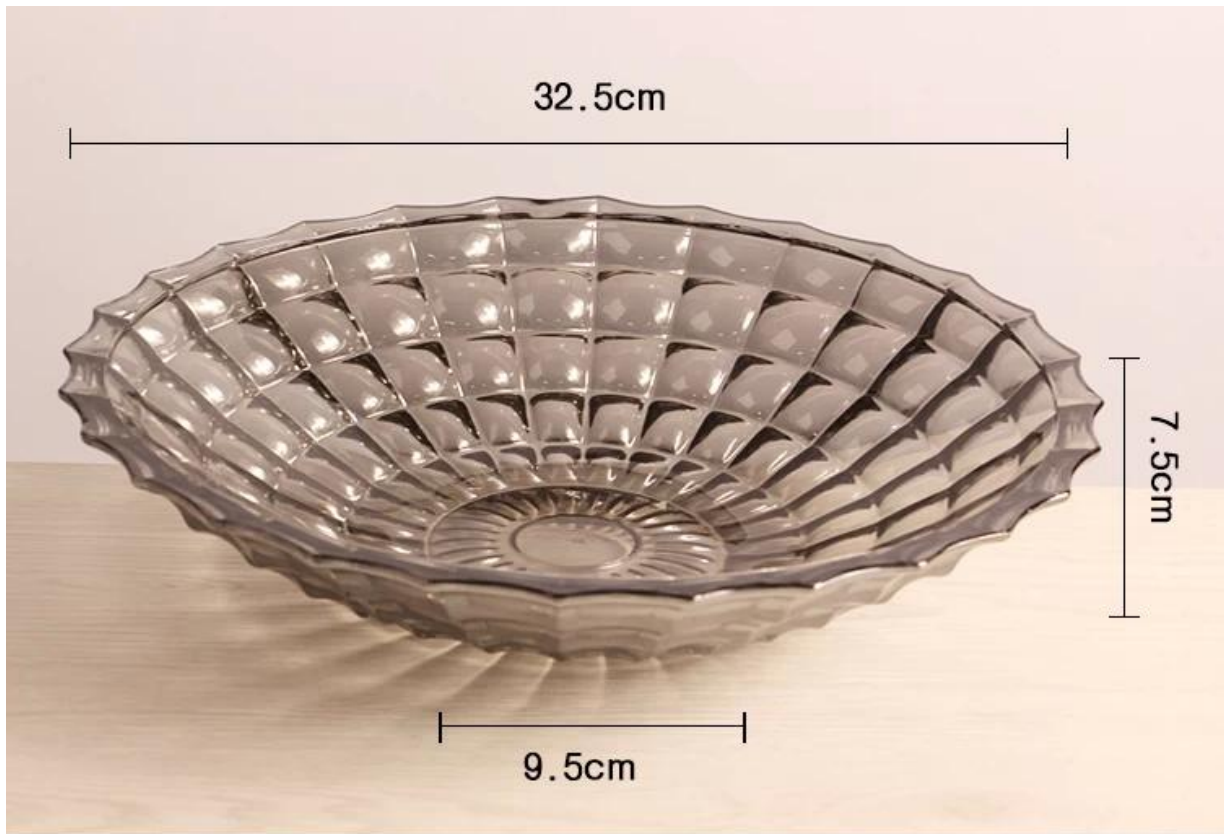

## Product parameter

Lead-free glass material Home Furnishing health safety is a good helper of life.  
Smooth disk body beautiful pattern let you fondle admiringly

Name: Glass fruit bowl      Material: Lead-free glass

Shape: Square lattice      Size: See picture

Application: All kinds of high-end places

---