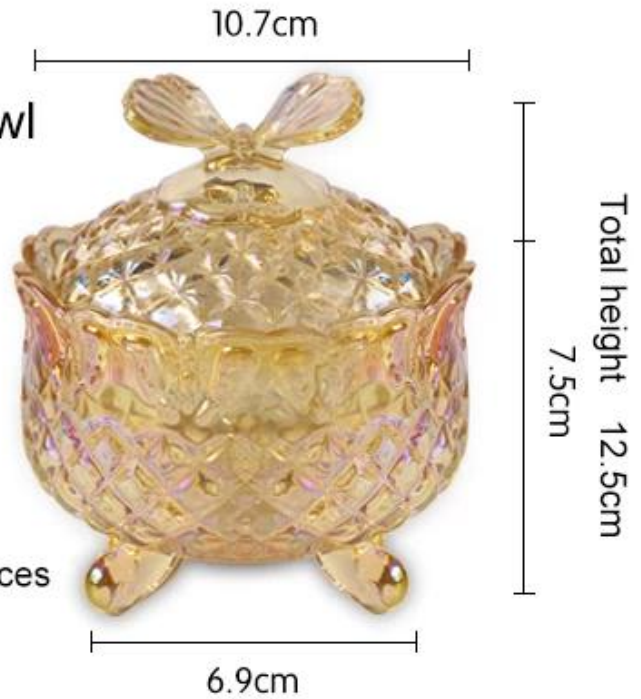

Product parameter

Lead-free glass material Home Furnishing health safety is a good helper of life.
Smooth disk body beautiful pattern let you fondle admiringly

Lead-free Butterfly glass bowl

Name: Glass bowl

Material: Unleaded glass

Color: Rainbow color、Rose gold

Application: All kinds of high-end places