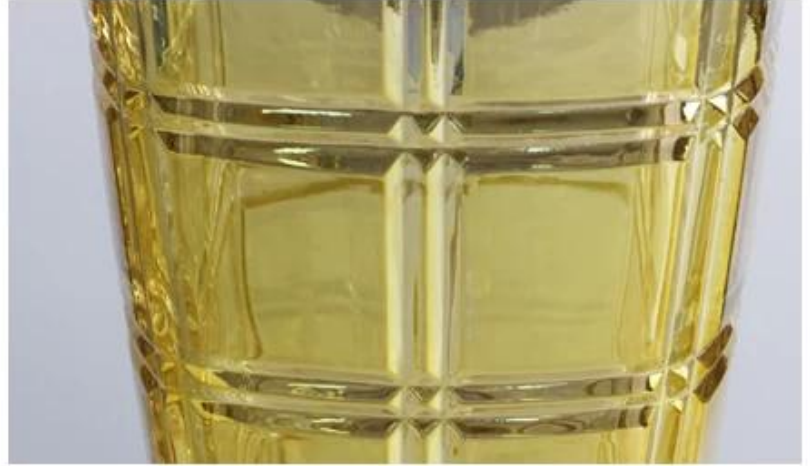

Name:plating vase

Material:lead free

Shape:check

Size: as picture

Usage: Table,KTV,Kitchen,Living room

8cm

Rose gold

Amber

Smoke grey

Colorful

Product details

Lead-free glass material Home Furnishing health safety is a good helper of life.
Smooth disk body beautiful pattern let you fondle admiringly

Mouth

2

Outer side

3

Base

Wat zijn de galvanische glazen vazen applicaties?

- hotels
- Feest
- breakfast bruiloft
- liefde bekentenis
- Verjaardag
- aanvangen
- vieren
- Huis

Onze certificeringen:

Sedex Members Ethical Trade Audit (SMETA) Report