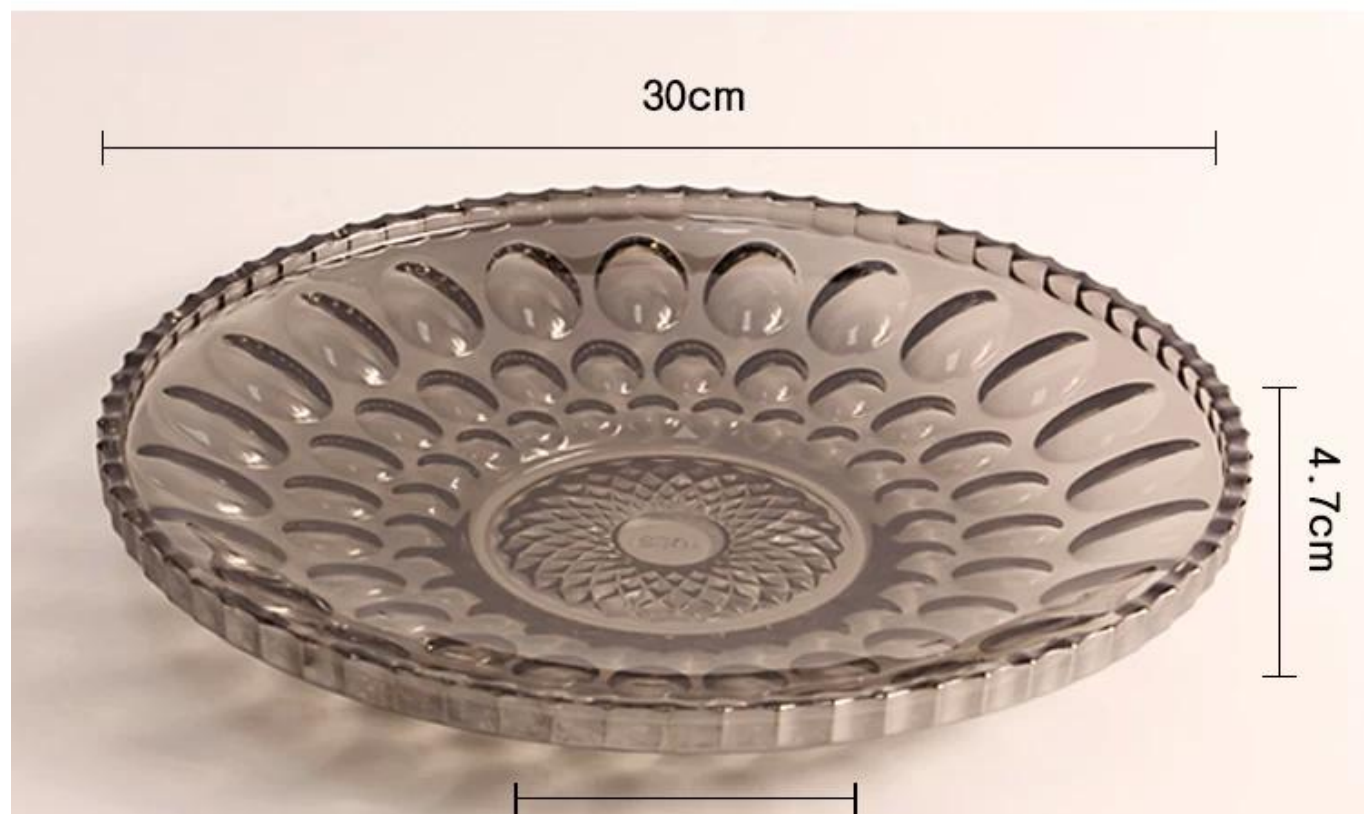

Afmetingen: 30 * 10,5 * 4,7 cm

Surface Technology: elektrolytische proces

Product kon doorgaan: SGS, FDA, BV en LFGB-test

gegalvaniseerde glasplaat foto's:

Customize delicate fruit plate for you

The fruit are clear and transparent Fashion home art taste You deserve to have.

Rose gold oval plate

gleamy electroplating colors

Smoky gray oval plate

gleamy electroplating colors

Product parameter

Lead-free glass material Home Furnishing health safety is a good helper of life.

Smooth disk body beautiful pattern let you fondle admiringly

Name: glass oval plate

Material: lead free glass

Shape: oval

Size: see below picture

Usage: bar, hotel, KTV, home etc.

10.5cm

Product details

Lead-free glass material Home Furnishing health safety is a good helper of life.
Smooth disk body beautiful pattern let you fondle admiringly