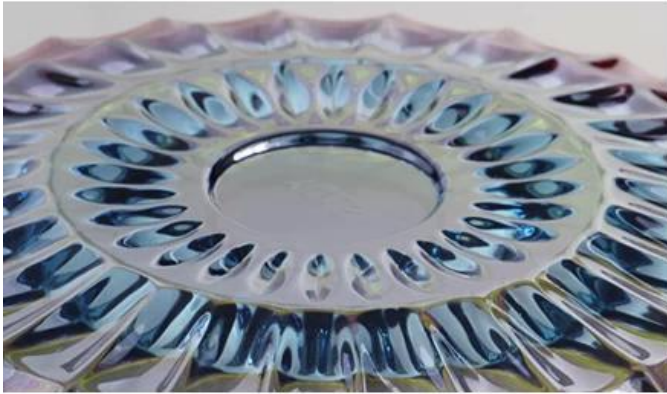

Name: Glass fruit bowl Material: Lead-free glass

Shape: Square lattice Size: See picture

Application: All kinds of high-end places

Many Color For Your Choice

Fashion home art taste You deserve to have

Rainbow Color

Glossy Stone Color

Rose Gold Color

Smoky Gray Color

Product details

Lead-free glass material Home Furnishing health safety is a good helper of life.
Smooth disk body beautiful pattern let you fondle admiringly

1

Top Design

2

Surface Design

3

Bottom Design

Product display

Lead-free glass material Home Furnishing health safety is a good helper of life.
Smooth disk body beautiful pattern let you fondle admiringly

Wat zijn de glazen platen toepassingen?

- hotels
- Feest
- Bruiloft ontbijt
- Liefde bekentenis
- Verjaardag
- Begin zaken
- Vieren
- Huis

Onze certificaties:

Sedex Members Ethical Trade Audit (SMETA) Report