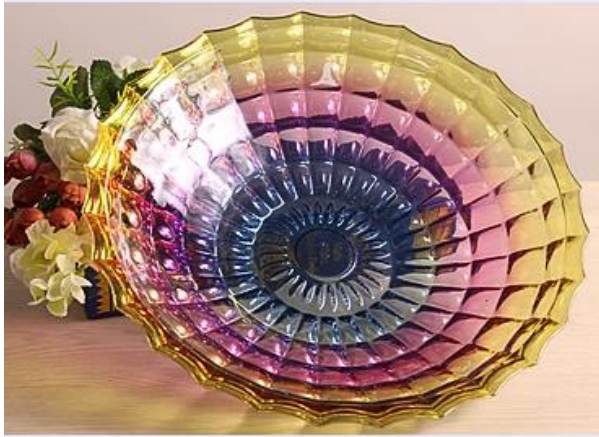

Maat: 32,5 * 9,5 * 7,5 cm

Oppervlaktechnologie: Elektroplating proces

Product kan doorgaan: SGS, FDA, BV en LFGB test

Elektroplatte glasplaatjes foto's:

Delecate Design Only For You

The fruit are clear and transparent Fashion home art taste You deserve to have..

Bright Color

Classic Square Lattice Design

Unique Bottom Design

Product parameter

Lead-free glass material Home Furnishing health safety is a good helper of life.
Smooth disk body beautiful pattern let you fondle admiringly

Name: Glass fruit bowl Material: Lead-free glass

Shape: Square lattice Size: See picture

Application: All kinds of high-end places

Many Color For Your Choice

Fashion home art taste You deserve to have

Rainbow Color

Glossy Stone Color

Rose Gold Color

Smoky Gray Color

Product details

Lead-free glass material Home Furnishing health safety is a good helper of life.
Smooth disk body beautiful pattern let you fondle admiringly