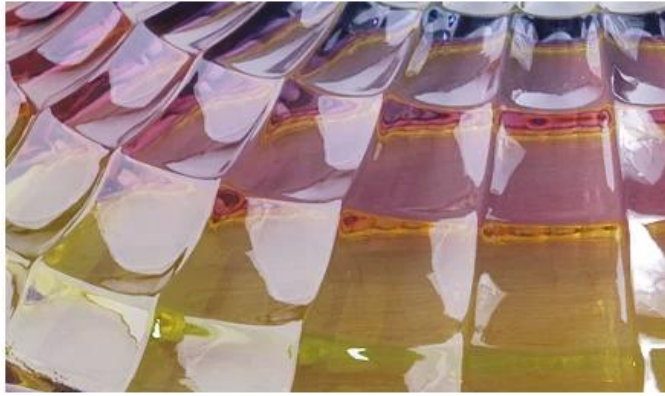

2

Surface Design