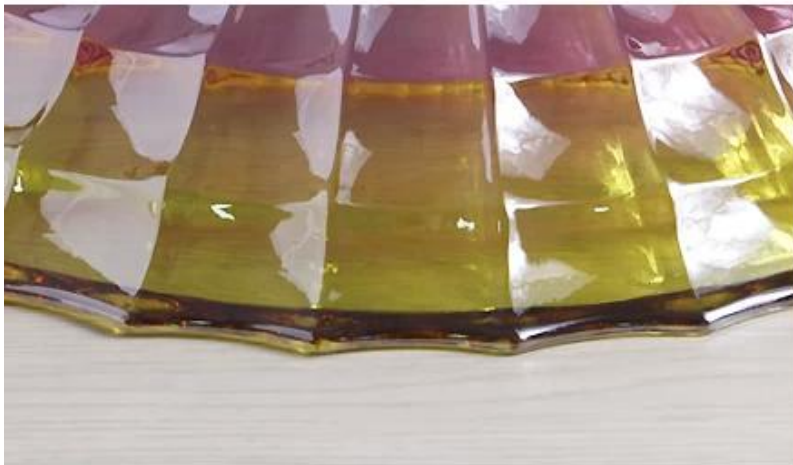

Name: Glass fruit bowl Material: Lead-free glass

Shape: Square lattice Size: See picture

Application: All kinds of high-end places

Many Color For Your Choice

Fashion home art taste You deserve to have

Rainbow Color

Glossy Stone Color

Rose Gold Color

Smoky Gray Color

Product details

Lead-free glass material Home Furnishing health safety is a good helper of life.
Smooth disk body beautiful pattern let you fondle admiringly