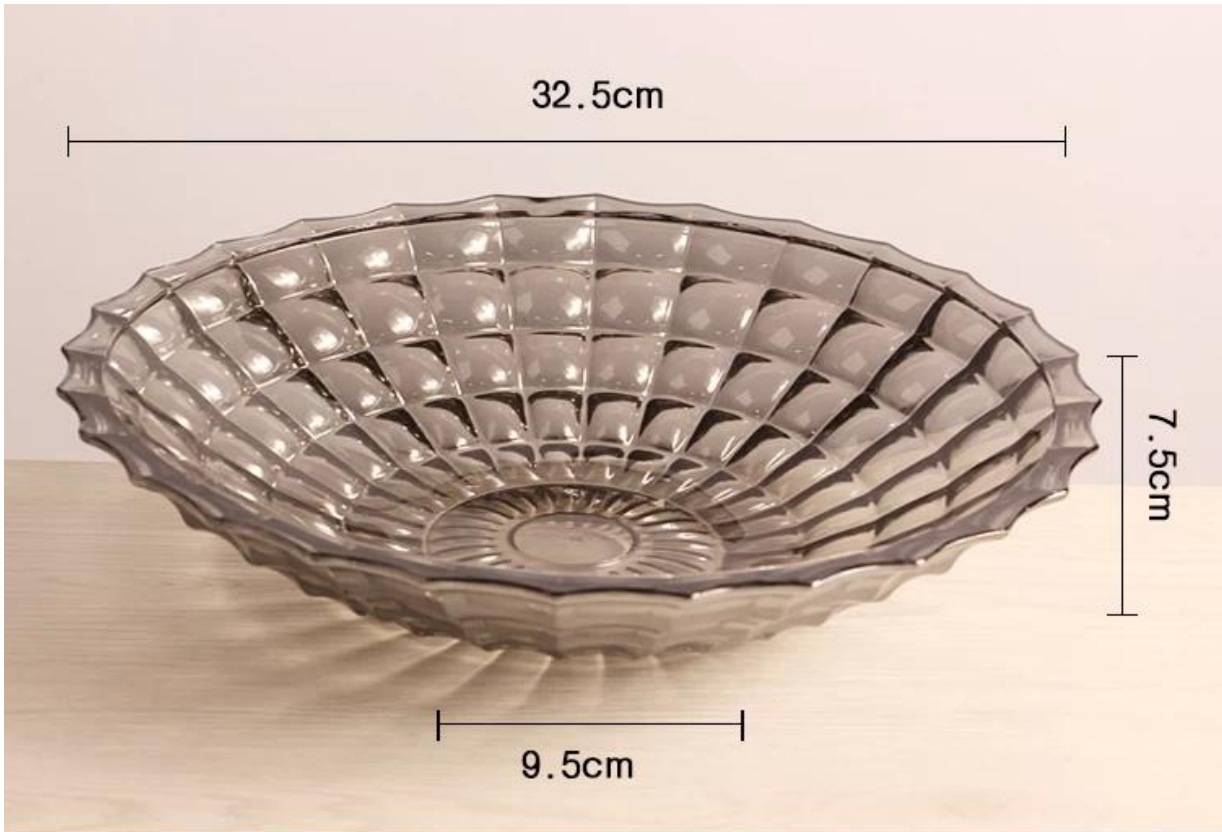

Maat: 32,5 * 9,5 * 7,5 cm

Oppervlaktechnologie: Elektroplating proces

Product kan doorgaan: SGS, FDA, BV en LFGB test

Elektroplatte glasplaatjes foto's:

Delecate Design Only For You

The fruit are clear and transparent Fashion home art taste You deserve to have..

Bright Color

Classic Square Lattice Design

Unique Bottom Design

Product parameter

Lead-free glass material Home Furnishing health safety is a good helper of life.
Smooth disk body beautiful pattern let you fondle admiringly

Name: Glass fruit bowl Material: Lead-free glass

Shape: Square lattice Size: See picture

Application: All kinds of high-end places

Many Color For Your Choice

Fashion home art taste You deserve to have

Rainbow Color