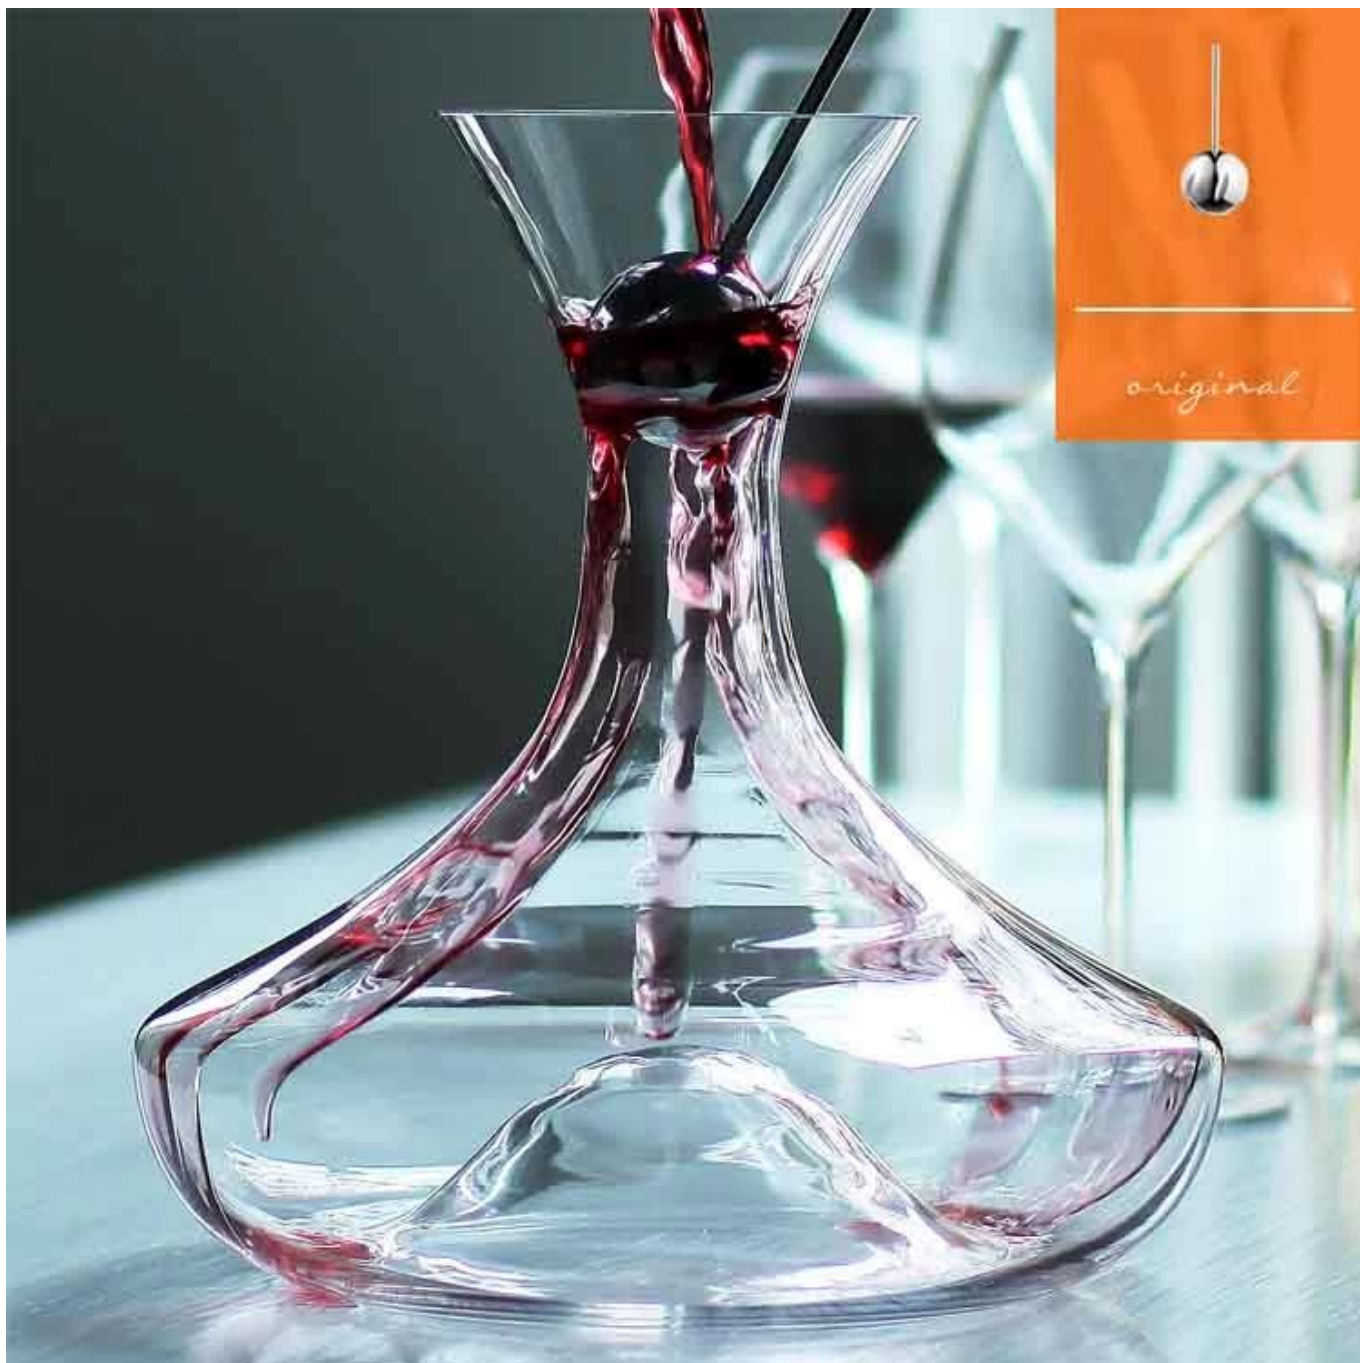

Wie zijn we?